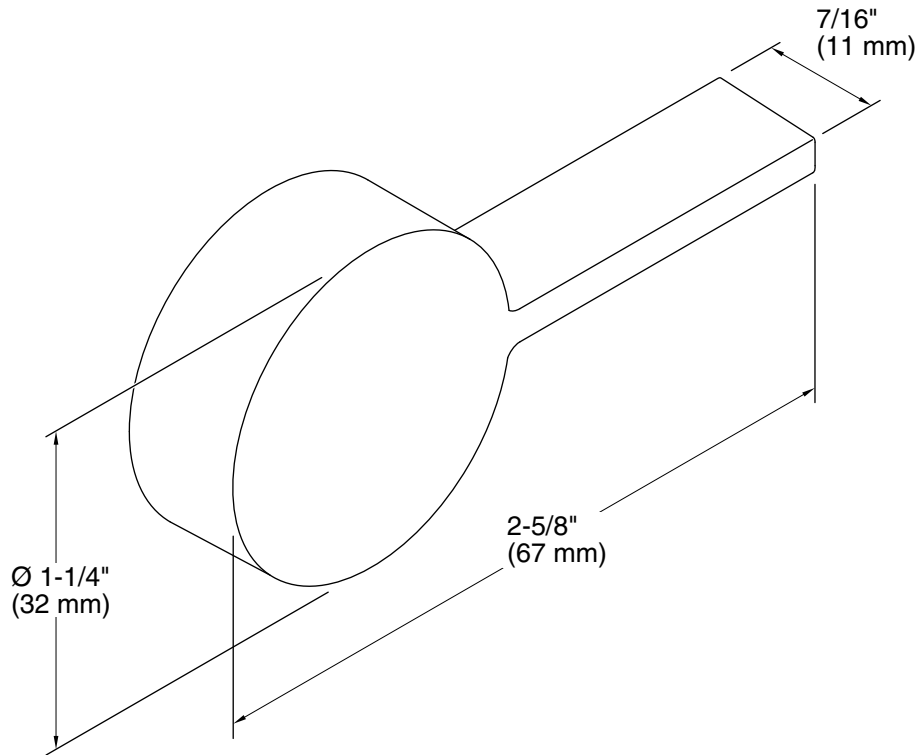

Cimarron® Right-Hand Trip Lever K-9466-R

Features

- Right-hand Polished Chrome trip lever.
- For use with Cimarron Comfort Height® toilets.

Material

- Solid-brass construction for durability and reliability.
- KOHLER finishes resist corrosion and tarnishing.

Technical Information

All product dimensions are nominal.

Material: Brass

Notes

ADA, OBC, CSA B651 compliant when installed to the specific requirements of these regulations.